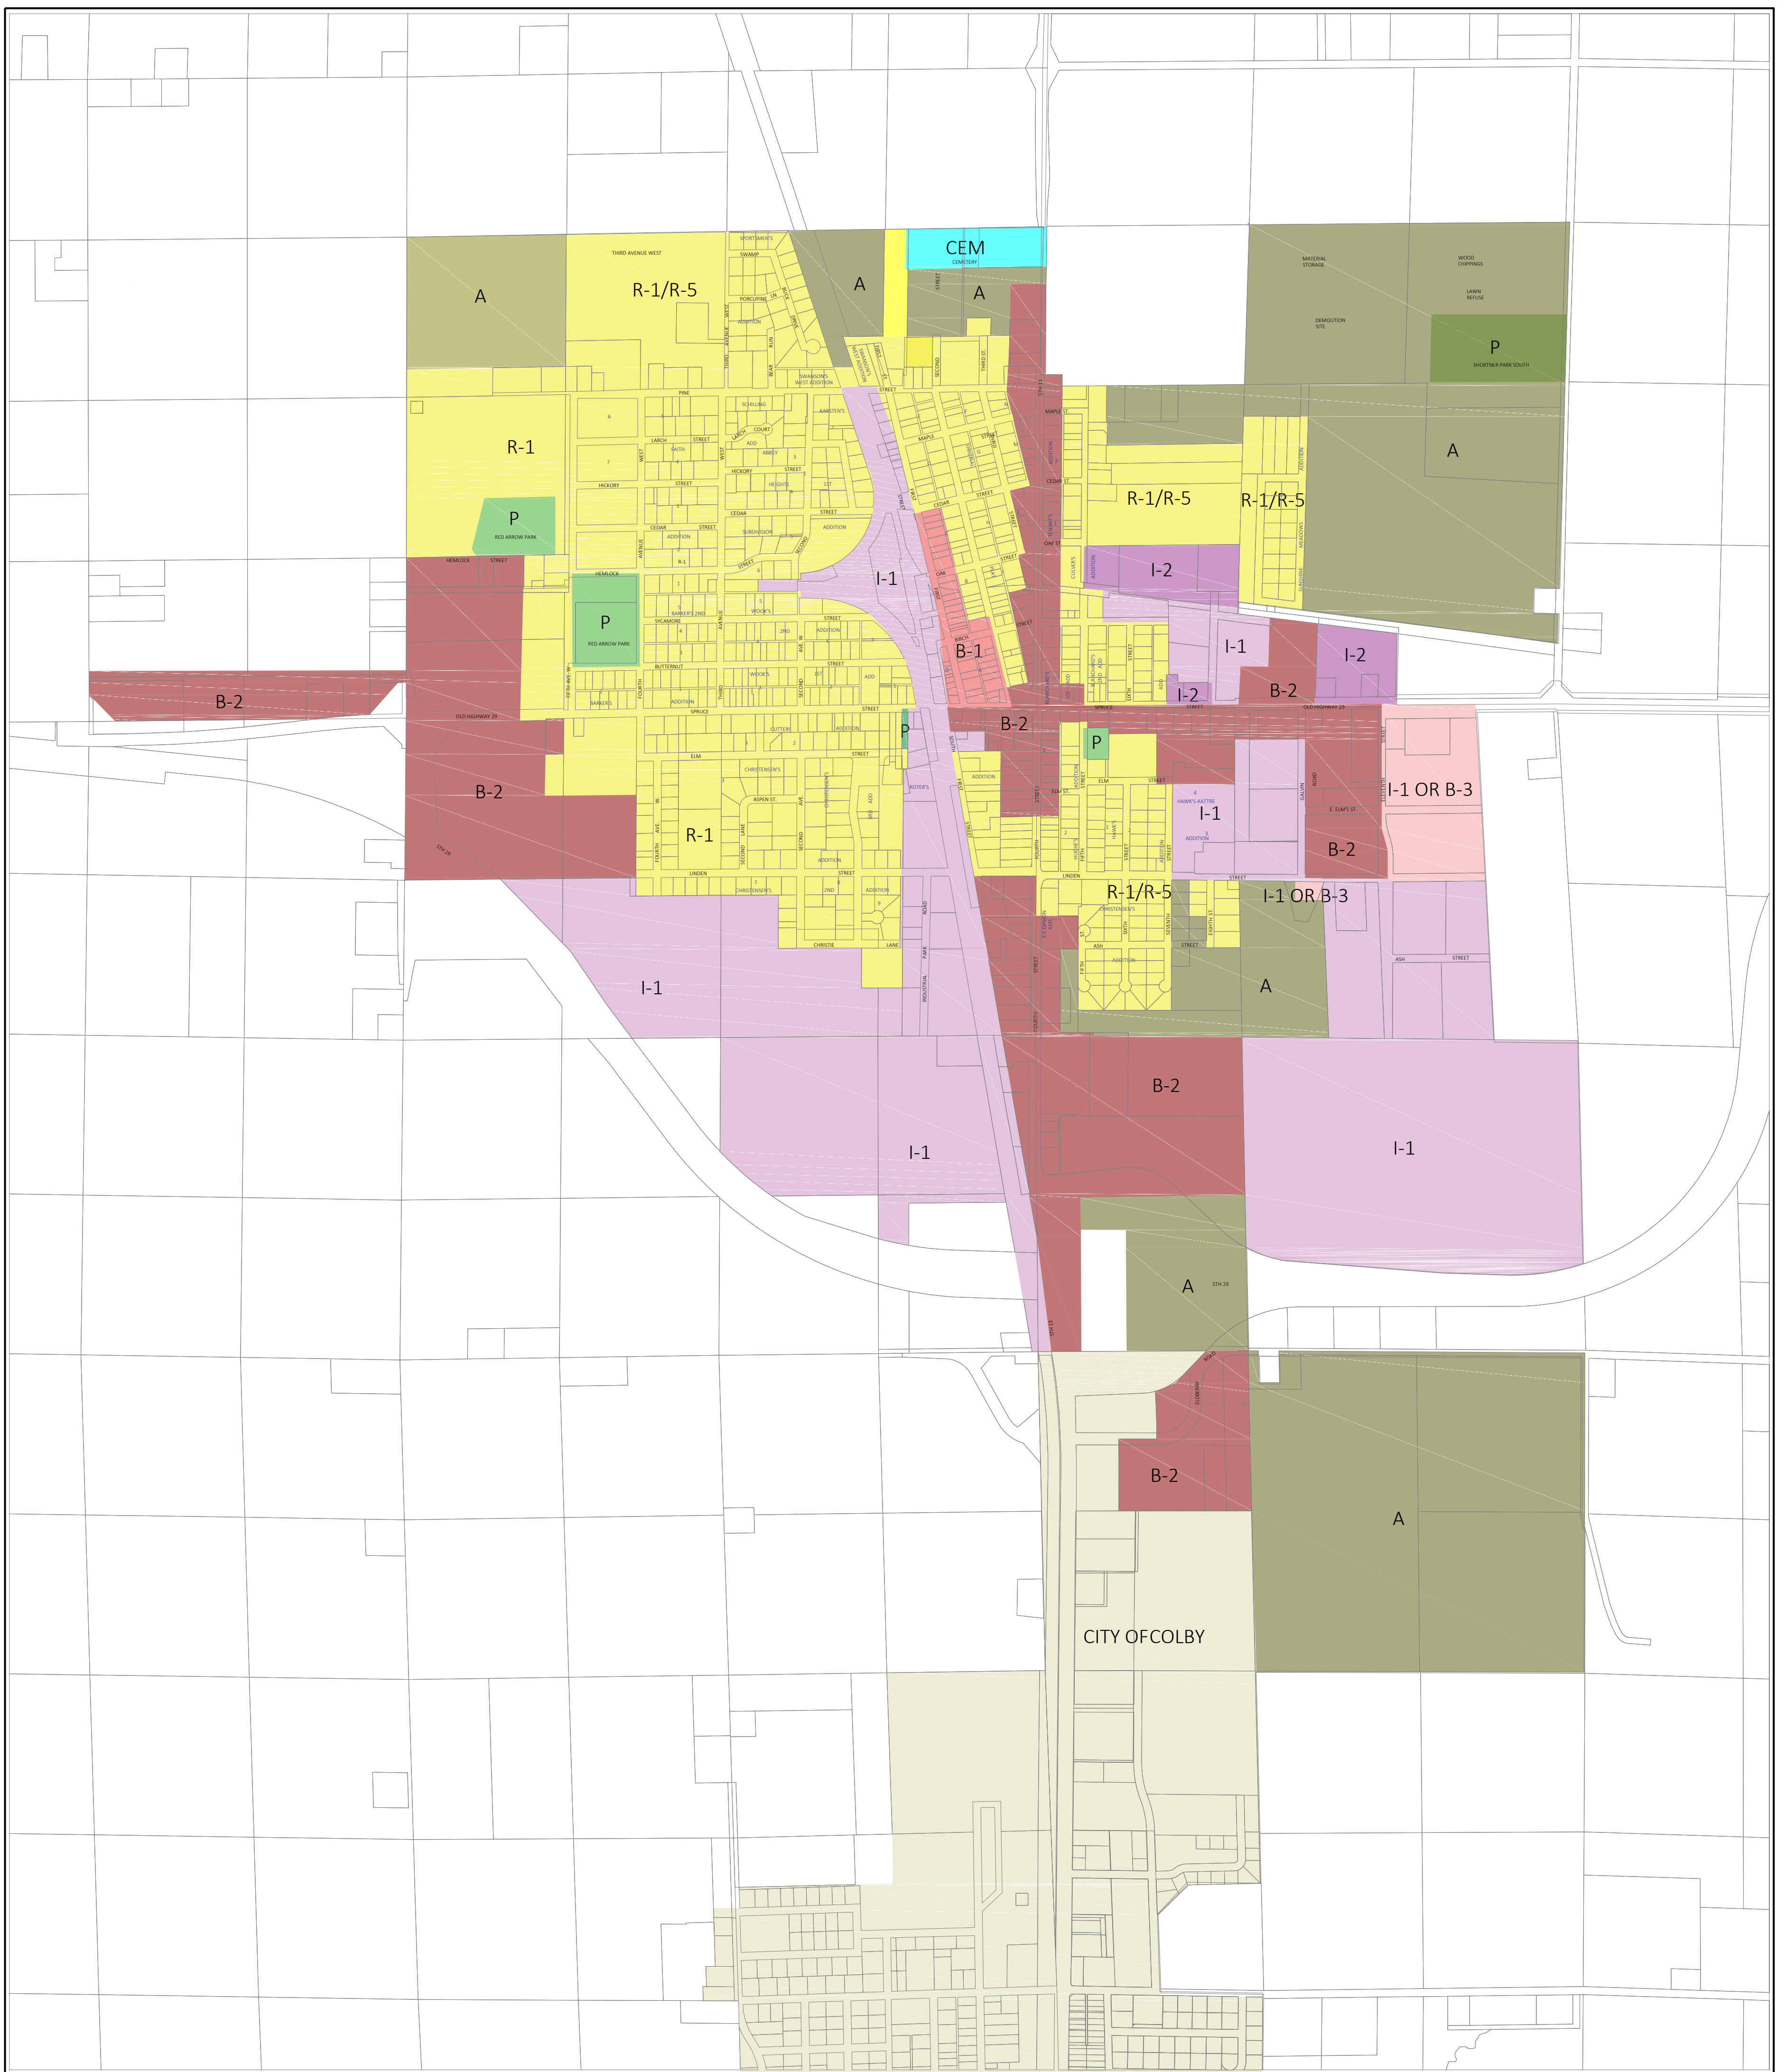

City of Abbotsford Zoning Districts

City of Abbotsford Zoning Districts

- | | |
|---------------------------------------------------------------------------------------------------------------------------|--------------------------------------------------------------------------------------------------------------|
|  A - Agriculture |  R-1 - Residential |
|  B1 - Commercial |  R-1/R-5 - Residential |
|  B2 - Commercial |  P - Parks and Recreation |
|  I-1 or B-3 - Industrial or Commercial |  CEM - Cemetery |
|  I-1 - Industrial | |
|  I-2 - Industrial | |

SCALE, FEET 0 750 1500